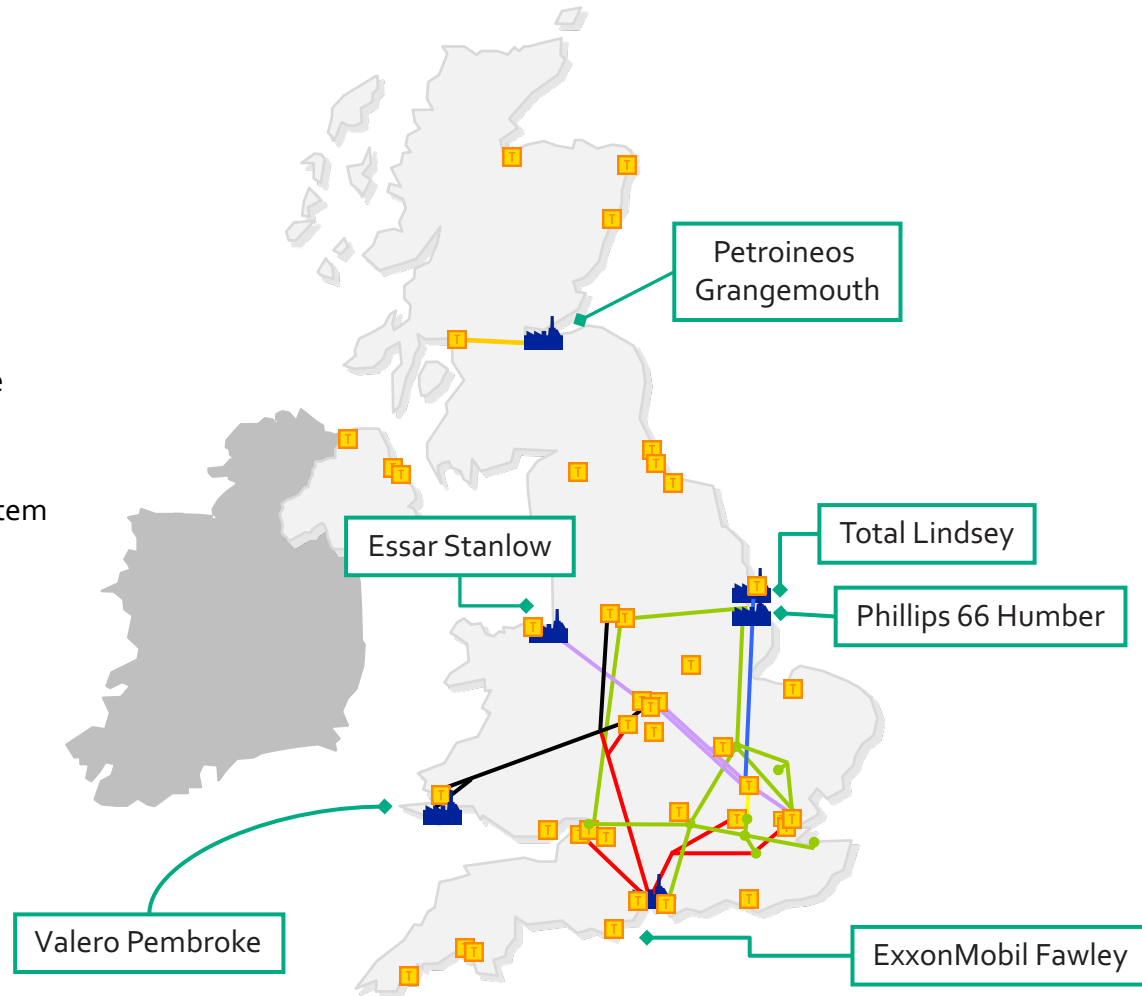

# UK refineries and key product distribution terminals

 Refinery

 Fuel terminal

 Airport

## Pipelines

 CLH-PS

 UK Oil Pipeline

 West London Pipeline

 Petroineos Pipeline

 Fina-line

 Mainline Pipeline System

 Esso Pipeline System

Note: Indicative summary only – does not contain all locations