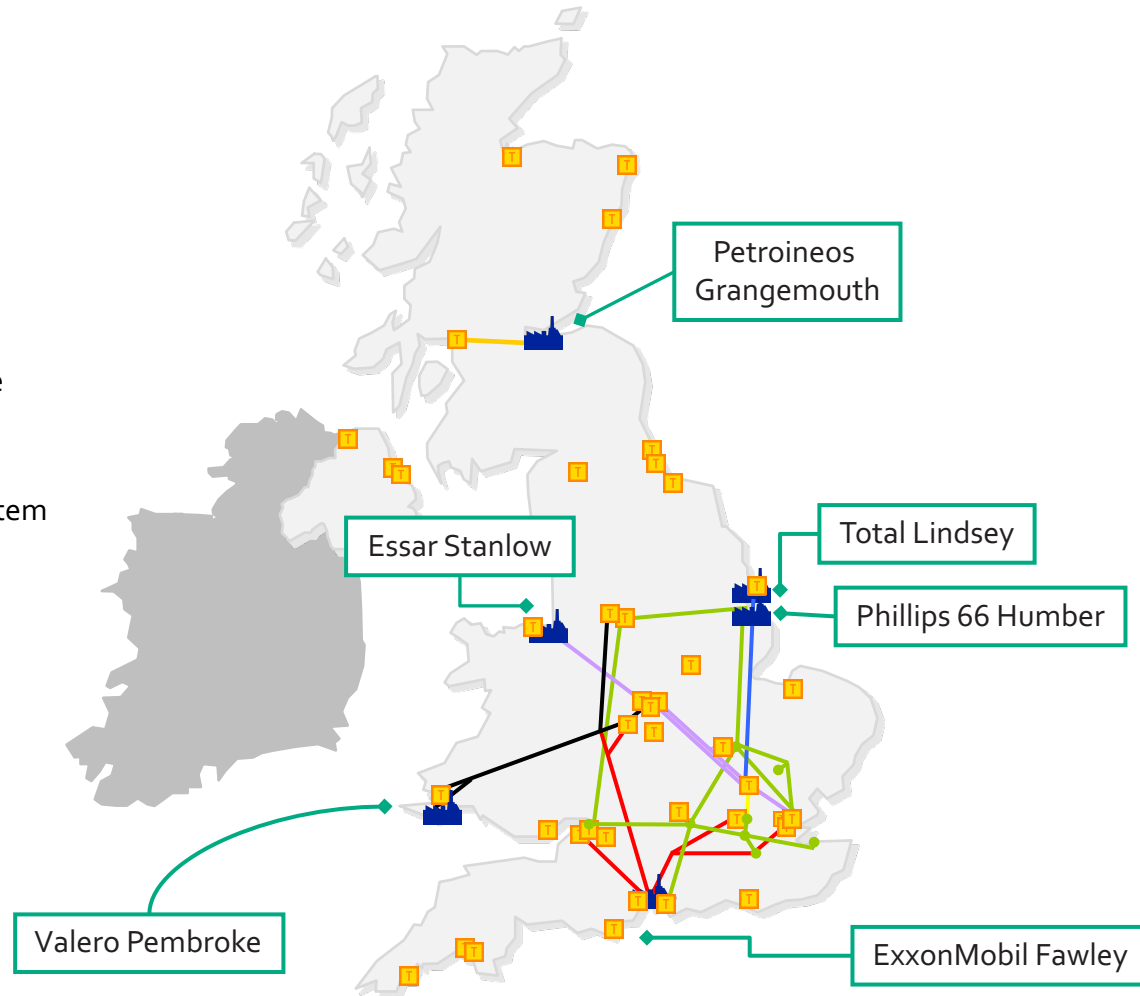

# UK refineries and key product distribution terminals

 Refinery

 Fuel terminal

 Airport

## Pipelines

 CLH-PS

 UK Oil Pipeline

 West London Pipeline

 Petroineos Pipeline

 Fina-line

 Mainline Pipeline System

 Esso Pipeline System

Note: Indicative summary only – does not contain all locations